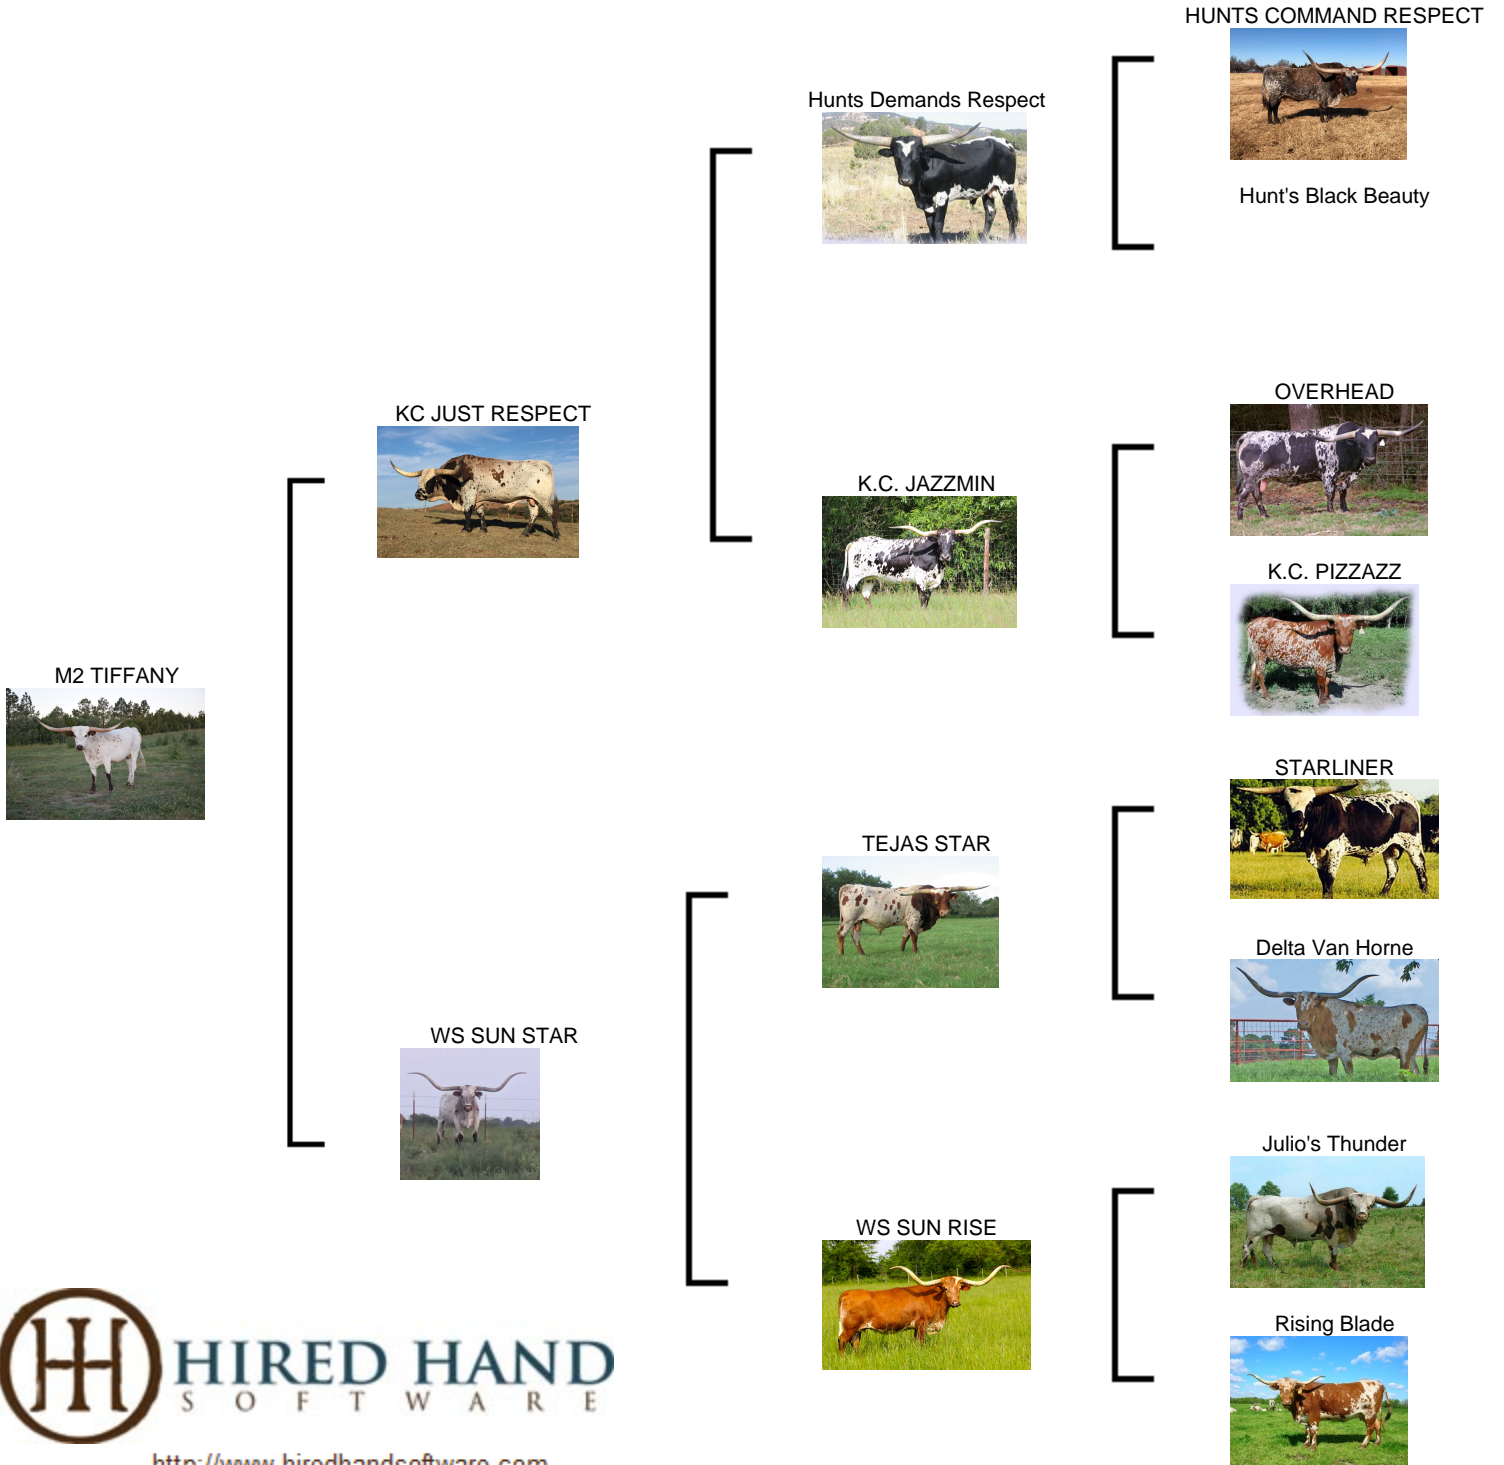

M2 TIFFANY

Date of Birth: 01/14/2020
Registration 1: Pending
Breeder: M2 Land and Cattle
Owner: M2 Land and Cattle

Courtesy of Rocky Mountain Longhorns

<http://www.hiredhandsoftware.com>